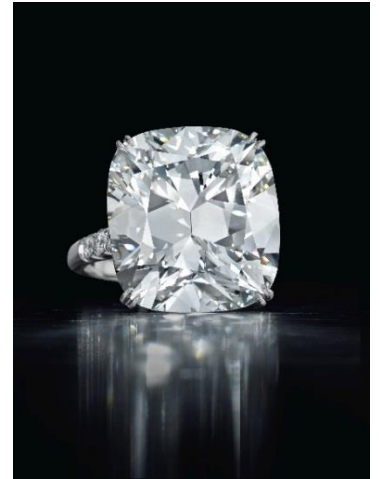

CHRISTIE'S

IMPORTANT JEWELS NEW YORK

SALE DATES:

LIVE AUCTION: TUESDAY, OCTOBER 18, 2016

ONLINE AUCTION: WEDNESDAY, OCTOBER 12 – OCTOBER 20, 2016

SALE DETAILS:

TUESDAY, OCTOBER 18, 2016 10AM & 2PM

- 255 lots with estimates ranging from under \$5,000 to \$750,000 USD
- **Top Lot (256): A Cushion Brilliant-Cut Diamond Ring of 22.02 Carats (Est. \$750 - \$950K USD)**
- **Fancy colored diamonds appealing to all levels of collectors**
 - *Highlight: A Colored Diamond and Diamond Ring*
- **A range of exceptional colorless diamonds, colored gemstones, and art-deco designs**
 - *Highlight: An Art Deco Diamond Bracelet, by Cartier*
- **Exceptional signed jewels including Bulgari, Buccellati, Cartier, David Webb, Harry Winston, Tiffany & Co., Van Cleef & Arpels**
 - *Highlight: A White Gold Bird Brooch, by Cartier*
- **The Collection of Robert and Sylvia Olnick, lots 93 – 108**
 - *Highlight: A Pair of Cultured Pearl Ear Clips, by Hemmerle*
- **Property from the Estate of Julia Meade, lots 125 – 133**
 - *Highlight: A Diamond, Ruby, Enamel and Gold Compact, by David Webb*